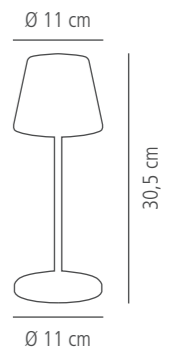

17000
whisper white