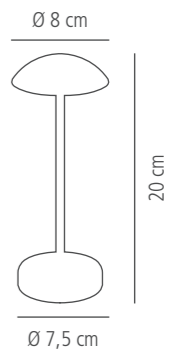

ALVA

✓
inklusive Ladestation
charging station included

✓
USB Ladekabel
USB charging cable

✓
Fernbedienung inkl. Batterie
remote control incl. battery

✓
möbelschonende Unterseite
furniture-friendly underside

Tischleuchte
table lamp
lámpara de mesa
lampe de table

inklusive Ladestation, USB Ladekabel (ohne Netzteil), Fernbedienung inklusive Batterie
charging station included, USB charging cable (without mains adapter), remote control including battery
con estación de carga, cable de carga USB (sin adaptador de red), mando a distancia inclusivo batería
avec station de charge, câble de charge USB (sans bloc d'alimentation), télécommande avec batterie

	Ø cm	↑ cm	Farbe / Colour	
17038	8	20		rust
17039	8	20		copper