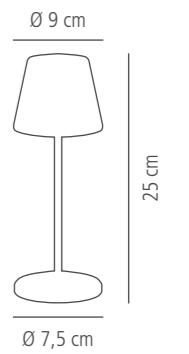

MERLE MINI

✓
inklusive Ladestation
charging station included

✓
USB Ladekabel
USB charging cable

✓
Fernbedienung inkl. Batterie
remote control incl. battery

✓
möbelschonende Unterseite
furniture-friendly underside

Tischleuchte
table lamp
lámpara de mesa
lampe de table

inklusive Ladestation, USB Ladekabel (ohne Netzteil), Fernbedienung inklusive Batterie
charging station included, USB charging cable (without mains adapter), remote control including battery
con estación de carga, cable de carga USB (sin adaptador de red), mando a distancia inclusivo batería
avec station de charge, câble de charge USB (sans bloc d'alimentation), télécommande avec batterie

	Ø cm	↑ cm	Farbe / Colour	
17028	9	25		rust
17029	9	25		copper