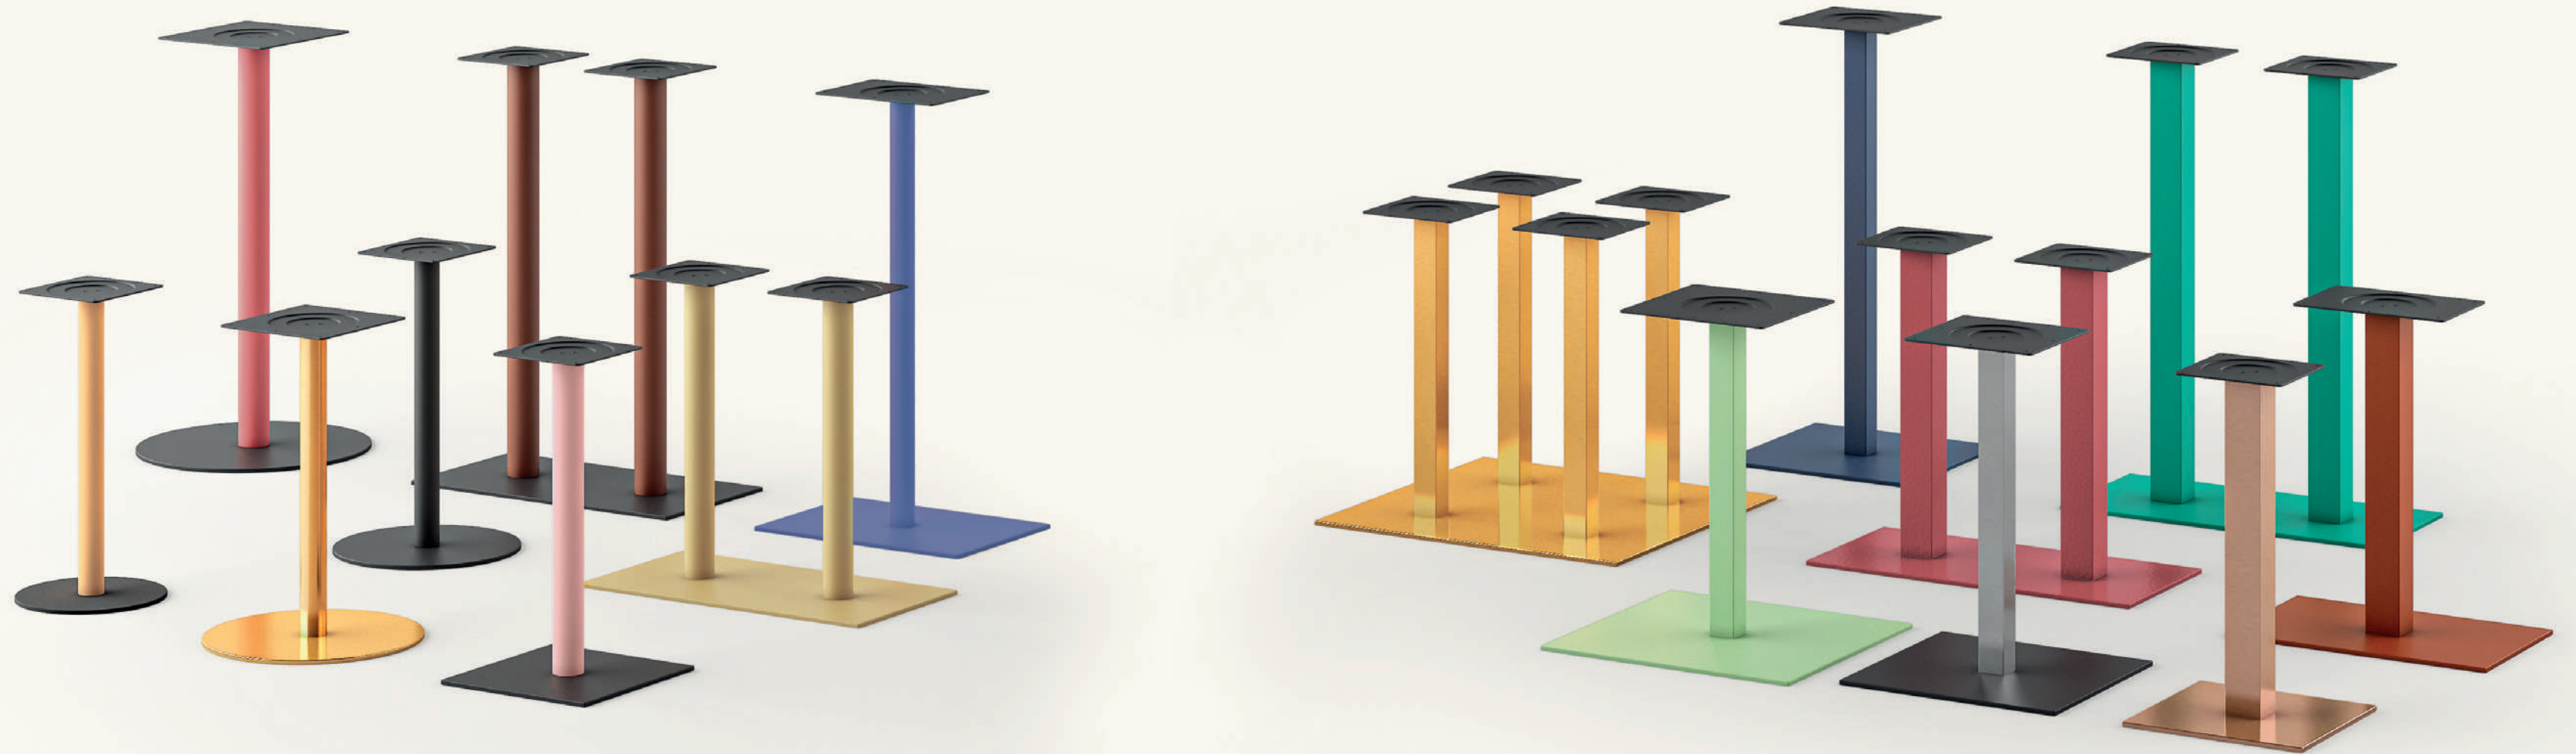

DUBAI ECO

REF.	I	I	I	I	I	Kg
35673	Ø350mm	Ø60mm	240x240x4	Ø600mm	730mm	13.5
35773	Ø350mm	Ø70mm	240x240x4	Ø600mm	730mm	13.5
35873	Ø350mm	Ø80mm	240x240x4	Ø600mm	730mm	14
40673	Ø400mm	Ø60mm	240x240x4	Ø700mm	730mm	14
40773	Ø400mm	Ø70mm	240x240x4	Ø700mm	730mm	14.5
40873	Ø400mm	Ø80mm	240x240x4	Ø700mm	730mm	15
45773	Ø450mm	Ø70mm	240x240x4	Ø800mm	730mm	18
45873	Ø450mm	Ø80mm	240x240x4	Ø800mm	730mm	18.5
50873	Ø500mm	Ø80mm	300x300x4	Ø900mm	730mm	22.5
60873	Ø600mm	Ø80mm	350x350x4	Ø1200mm	730mm	31

REF.	I	I	I	I	I	Kg
3535673	350x350mm	Ø60mm	240x240x4	700x700mm	730mm	16.5
3535773	350x350mm	Ø70mm	240x240x4	700x700mm	730mm	17
3535873	350x350mm	Ø80mm	240x240x4	700x700mm	730mm	17.5
4040673	400x400mm	Ø60mm	240x240x4	800x800mm	730mm	16.5
4040773	400x400mm	Ø70mm	240x240x4	800x800mm	730mm	17
4040873	400x400mm	Ø80mm	240x240x4	800x800mm	730mm	17.5
4545773	450x450mm	Ø70mm	240x240x4	900x900mm	730mm	21.5
4545873	450x450mm	Ø80mm	240x240x4	900x900mm	730mm	22
5050873	500x500mm	Ø80mm	300x300x4	1000x1000mm	730mm	27
6060873	600x600mm	Ø80mm	350x350x4	1200x1200mm	730mm	37

REF.	I	I	I	I	I	Kg
35356673	350x350mm	60x60mm	240x240x4	700x700mm	730mm	17.5
35357773	350x350mm	70x70mm	240x240x4	700x700mm	730mm	18
35358873	350x350mm	80x80mm	240x240x4	700x700mm	730mm	18.5
40406673	400x400mm	60x60mm	240x240x4	800x800mm	730mm	17.5
40407773	400x400mm	70x70mm	240x240x4	800x800mm	730mm	18
40408873	400x400mm	80x80mm	240x240x4	800x800mm	730mm	18.5
45457773	450x450mm	70x70mm	240x240x4	900x900mm	730mm	22.5
45458873	450x450mm	80x80mm	240x240x4	900x900mm	730mm	23
50508873	500x500mm	80x80mm	300x300x4	1000x1000mm	730mm	28
60608873	600x600mm	80x80mm	350x350x4	1200x1200mm	730mm	28

REF.	I	I	I	I	I	Kg
8040873	800x400mm	Ø80mm	(2x)240x240x4	1800x800mm	730mm	35.5
80408108	800x400mm	Ø80mm	(2x)240x240x4	1200x700mm	1080mm	38.5

406108	Ø400mm	Ø60mm	240x240x4	Ø600mm	1080mm	15.5
407108	Ø400mm	Ø70mm	240x240x4	Ø600mm	1080mm	16
408108	Ø400mm	Ø80mm	240x240x4	Ø600mm	1080mm	16.5
457108	Ø450mm	Ø70mm	240x240x4	Ø700mm	1080mm	19.5
458108	Ø450mm	Ø80mm	240x240x4	Ø700mm	1080mm	20
508108	Ø500mm	Ø80mm	300x300x4	Ø800mm	1080mm	24
608108	Ø600mm	Ø80mm	350x350x4	Ø900mm	1080mm	32.5

40406108	400x400mm	Ø60mm	240x240x4	600x600mm	1080mm	18
40407108	400x400mm	Ø70mm	240x240x4	600x600mm	1080mm	18.5
40408108	400x400mm	Ø80mm	240x240x4	600x600mm	1080mm	19
45457108	450x450mm	Ø70mm	240x240x4	700x700mm	1080mm	23
45458108	450x450mm	Ø80mm	240x240x4	700x700mm	1080mm	23.5
50508108	500x500mm	Ø80mm	300x300x4	800x800mm	1080mm	28.5
60608108	600x600mm	Ø80mm	350x350x4	900x900mm	1080mm	38.5